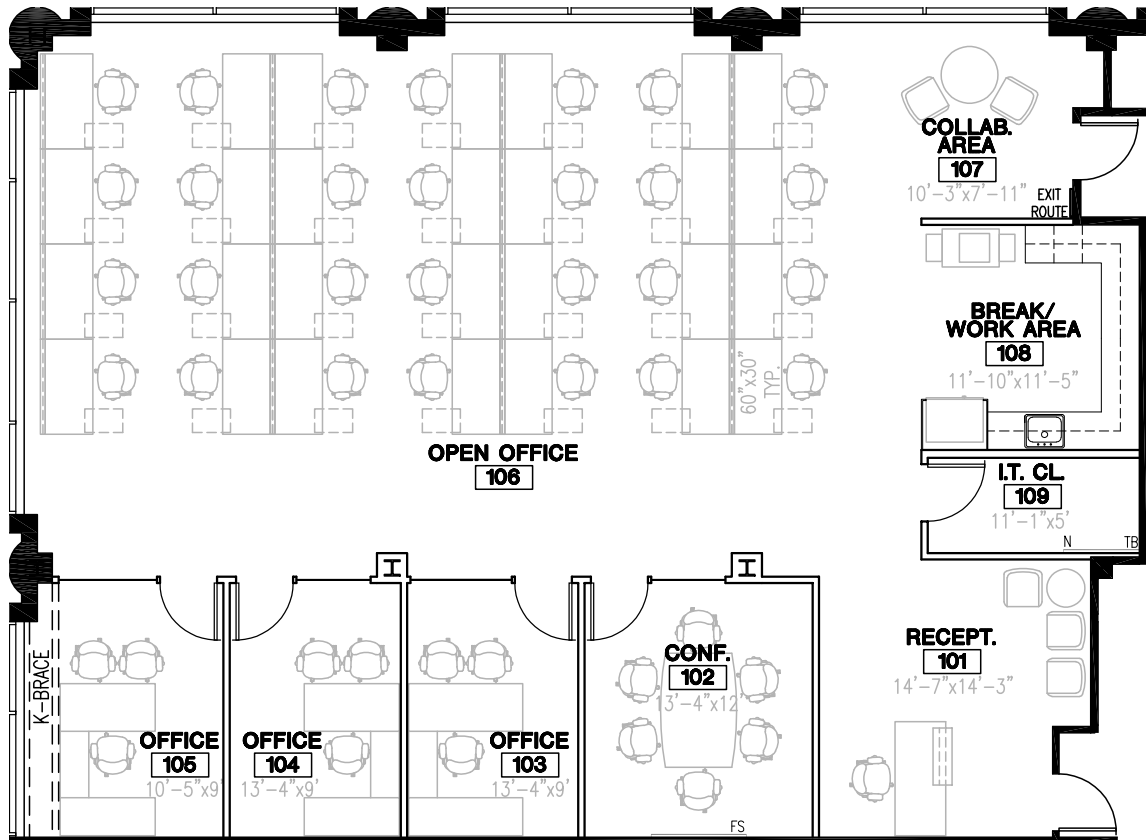

METRO CENTER

FOSTER CITY / CA

919 E. Hillsdale Blvd. - Suite 110

• ±3,047 SF

Key Plan

For leasing information, contact:

Ben Paul
+1 650 401 2123
ben.paul@cushwake.com

Clarke Funkhouser
+1 650 401 2124
clarke.funkhouser@cushwake.com