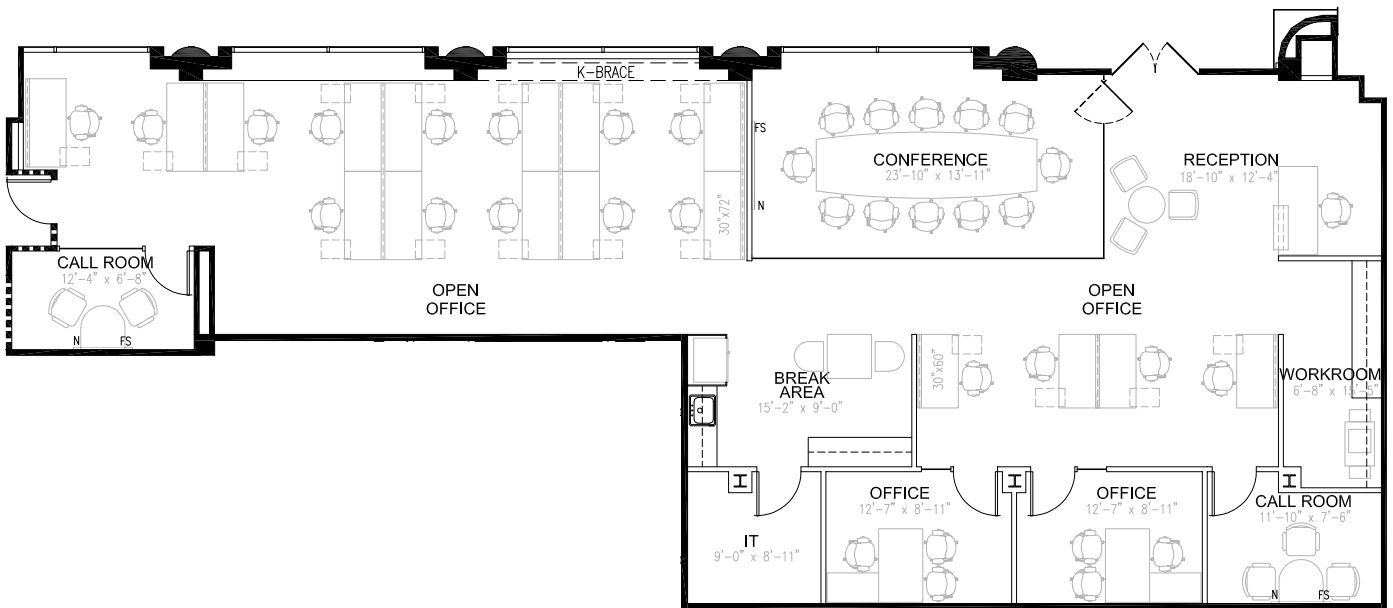

METRO CENTER

FOSTER CITY / CA

919 E. Hillsdale Blvd. - Suite 120

• ±3,013 SF

Key Plan

For leasing information, contact:

Ben Paul
+1 650 401 2123
ben.paul@cushwake.com

Clarke Funkhouser
+1 650 401 2124
clarke.funkhouser@cushwake.com