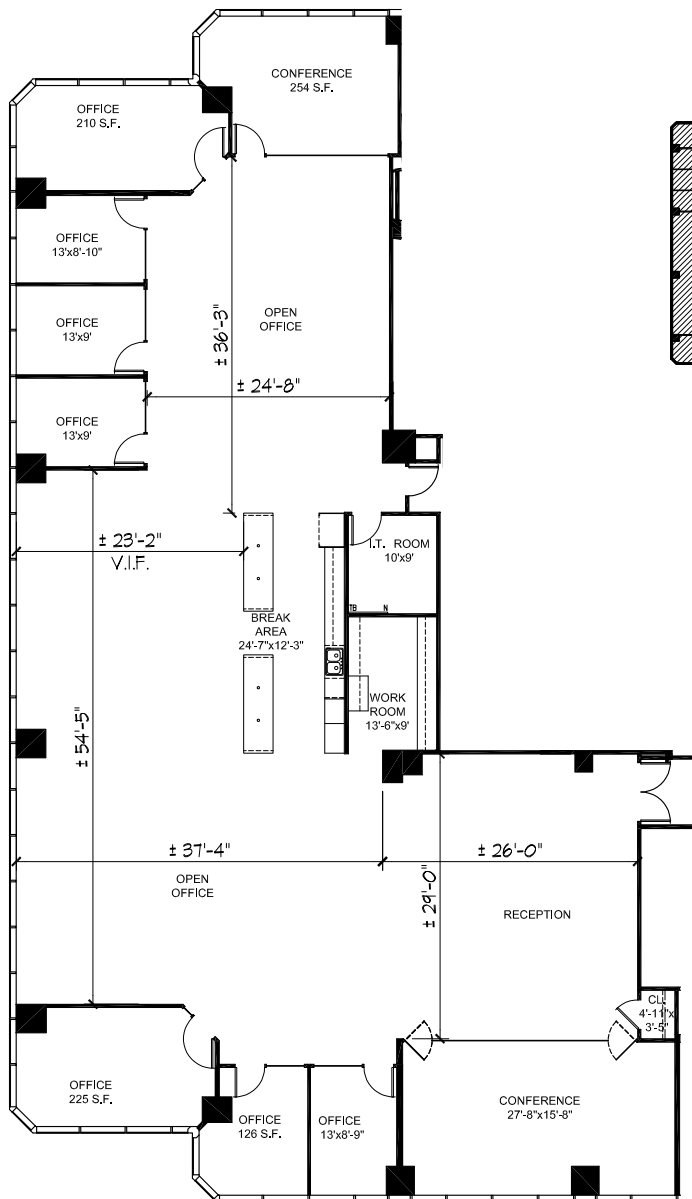

950 Tower Lane - Suite 1975

• ±7,155 SF

360° VIEW VIRTUAL TOUR

For leasing information, contact:

Ben Paul
+1 650 401 2123
ben.paul@cushwake.com

Clarke Funkhouser
+1 650 401 2124
clarke.funkhouser@cushwake.com