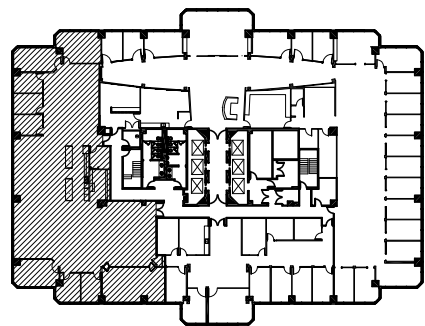

950 Tower Lane - Suite 1975

• ±7,155 SF

360° VIEW VIRTUAL TOUR

For leasing information, contact:

Ben Paul
+1 650 401 2123
ben.paul@cushwake.com

Clarke Funkhouser
+1 650 401 2124
clarke.funkhouser@cushwake.com