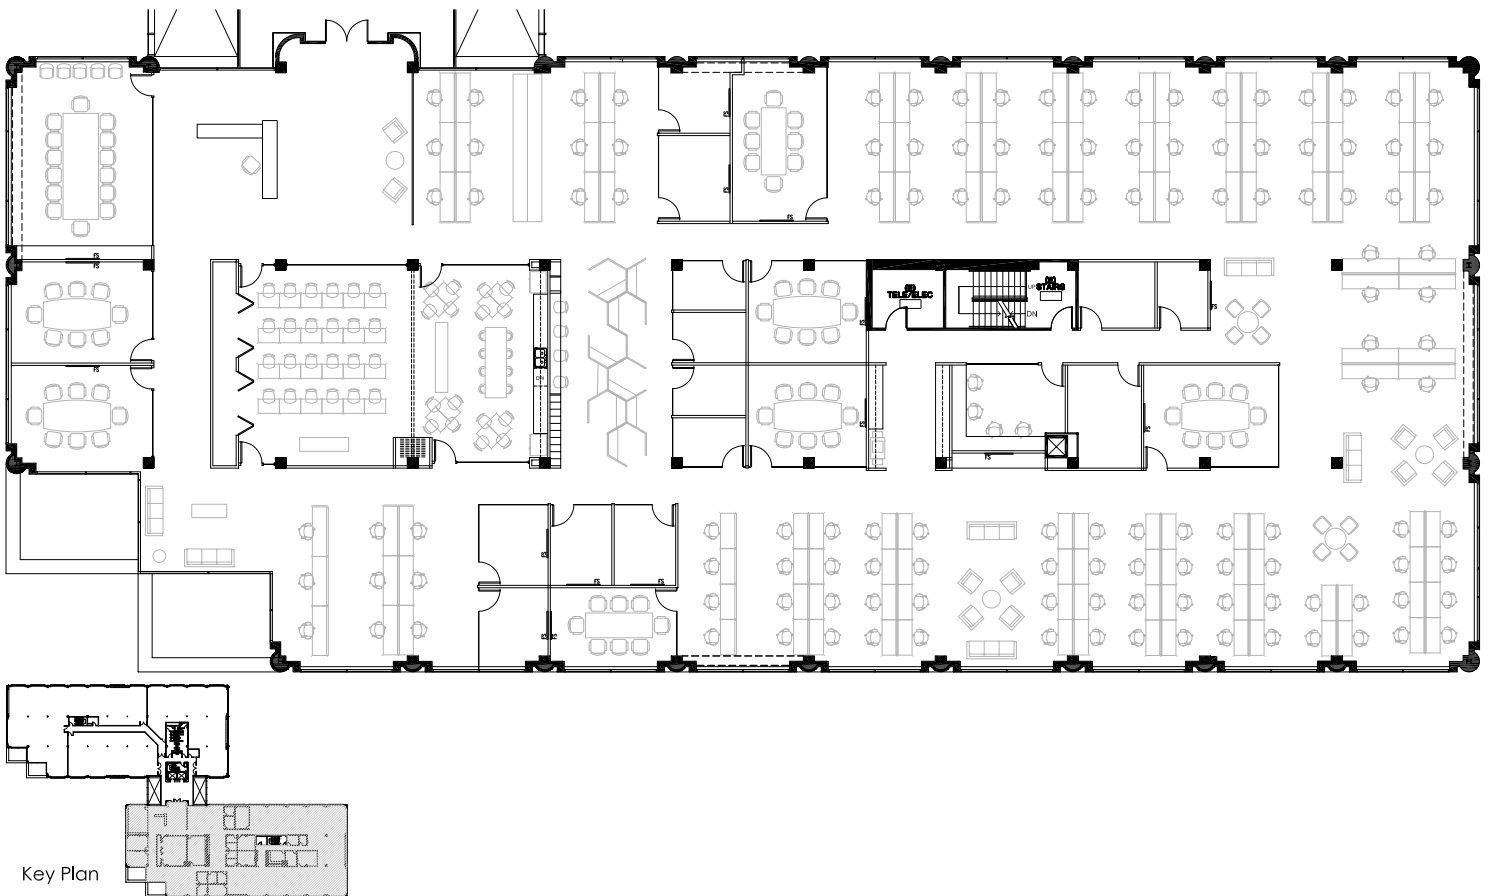

METRO CENTER

FOSTER CITY / CA

989 E. Hillsdale Blvd. - Suite 250

• ±19,430 SF

For leasing information, contact:

Ben Paul
+1 650 401 2123
ben.paul@cushwake.com

Clarke Funkhouser
+1 650 401 2124
clarke.funkhouser@cushwake.com